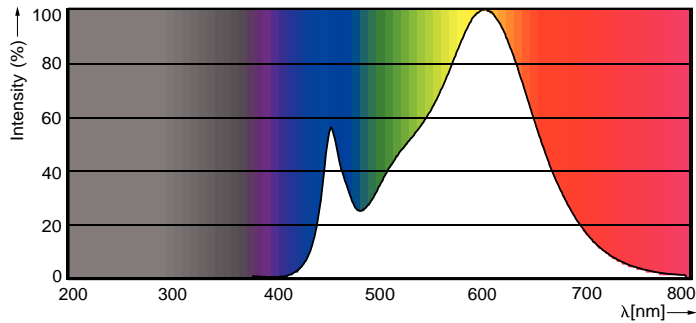

### Product data

General Information	
Cap-Base	E27 [ E27]
Nominal Lifetime (Nom)	15000 h
Switching Cycle	100000X
Technical Type	9.5-70W
Light Technical	
Color Code	865/830 [ CCT of 6500K/3000K]
Luminous Flux (Nom)	806 lm
Luminous Flux Setting(s)	806 lm
Luminous Flux (Rated) Setting(s)	806 lm
Correlated Color Temperature Setting(s)	6500/3000 K
Luminous Efficacy (rated) (Nom)	84.84 lm/W
Color Consistency	<6
Color Rendering Index (Nom)	80
LLMF At End Of Nominal Lifetime (Nom)	70 %

## Photometric data