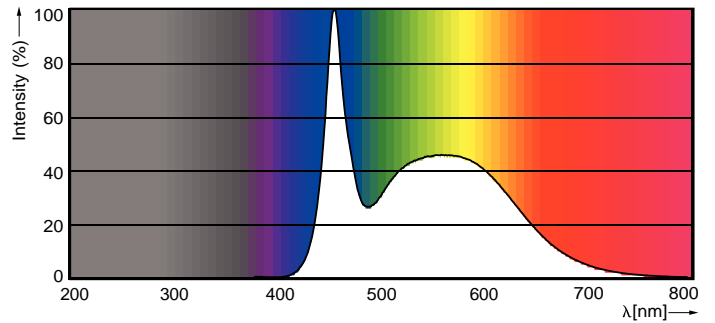

### Product data

General Information	
Cap-Base	E27 [ E27]
Nominal Lifetime (Nom)	15000 h
Switching Cycle	100000X
Technical Type	9.5-70W
Light Technical	
Color Code	865/830 [ CCT of 6500K/3000K]
Luminous Flux (Nom)	806 lm
Luminous Flux Setting(s)	806 lm
Luminous Flux (Rated) Setting(s)	806 lm
Correlated Color Temperature Setting(s)	6500/3000 K
Luminous Efficacy (rated) (Nom)	84.84 lm/W
Color Consistency	<6
Color Rendering Index (Nom)	80
LLMF At End Of Nominal Lifetime (Nom)	70 %

## Photometric data