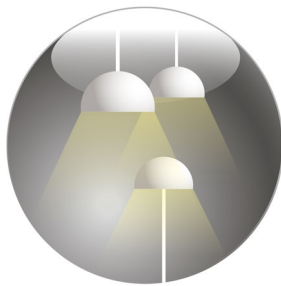

Philips
Ceiling light

62236 40K LED KIDS

blue
LED

62236/35/T3

Quality lighting for a cozy home

Build a kingdom on your ceiling with a pink Philips Princess LED and a blue Philips Prince LED synthetic ceiling light. Experience the royalty treatment underneath its uniform illumination and dim night light.

Ambiant light effect

- Soft, reassuring night light

PHILIPS

Highlights

80% energy saving

Save up to 80% energy compared to your standard bulb. It pays for itself and saves you money year after year. So reduce your energy bill and start saving Now.

Coordinated range

Complete range of coordinated designs available for you to choose.

Premium materials

Low-glare, synthetic material

VariLume technology

Advanced electronic controller, for variable light levels - at the flick of a normal switch