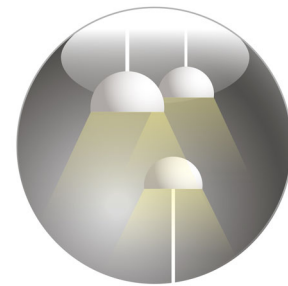

Specifications

Design and finishing

- Material: metal
- Color: brown

Product dimensions & weight

- Height minimum: 26 cm
- Height maximum: 125 cm
- Length: 16.6 cm
- Width: 14.5 cm
- Net weight: 0.685 kg

Technical specifications

- Mains power: Range 100 V - 240 V, 50-60 Hz
- Bulb technology: LED
- Number of bulbs: 1
- Wattage bulb included: 7 W
- Maximum wattage replacement bulb: 7 W
- Light color: warm white
- Fixture dimmable: No
- LED

- Built in LED
- IP code: IP20, protection against objects bigger than 12.5 mm, no protection against water
- Class of protection: II - double insulated
- Light source equivalent to traditional bulb of: 60 W

Service

- Warranty: 1 year(s)

Packaging dimensions & weight

- Height: 25.8 cm
- Length: 16.3 cm
- Width: 15.3 cm
- Weight: 0.860 kg

Miscellaneous

- Especially designed for: Kids room
- Style: Expressive
- Type: Suspension light

Highlights

Coordinated range

Complete range of coordinated designs available for you to choose.