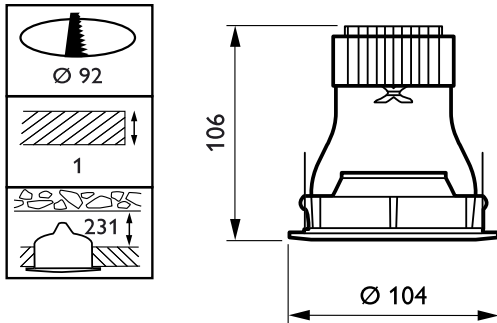

Smart Halogen Downlight QBS020

Dimensional drawing

Smart halogen downlight QBS040