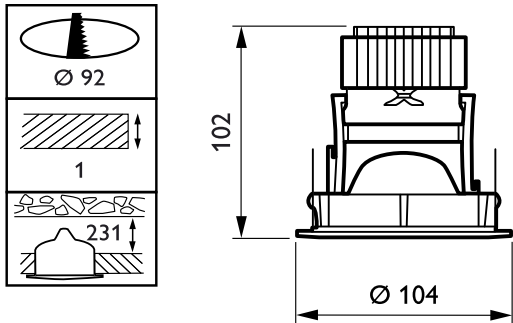

Smart Halogen Downlight QBS020

Dimensional drawing

Smart halogen downlight QBS040