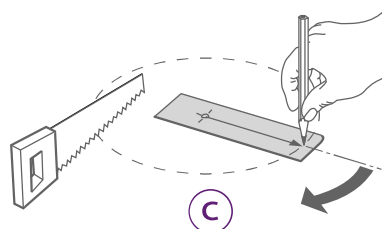

Dimensional drawing

A	B	C
Diameter	Cut out	Height
147	133~138	33
173	158~163	33
198	183~188	33

All dimensions in mm