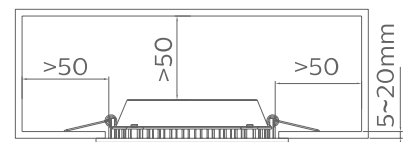

### 1 Easy installation and replacement

- Good range of wattages and color temperatures enhances flexibility and choice.
- Three standard cut-out sizes (5", 6", 7") ensure easy retrofit.

### 2 Compact design for greater functionality and versatility

- Slim design with integrated driver. (exclusive to Philips)
- Flat design fits tight spaces, enabling easy installation into low suspension ceilings or false ceilings.
- Compact, all-in-one design makes installation a breeze.
- Installation clip spring can be used with ceilings of various thickness and materials.

## Dimensional drawing

A	B	C
Diameter	Cut out	Height
147	133~138	33
173	158~163	33
198	183~188	33

All dimensions in mm