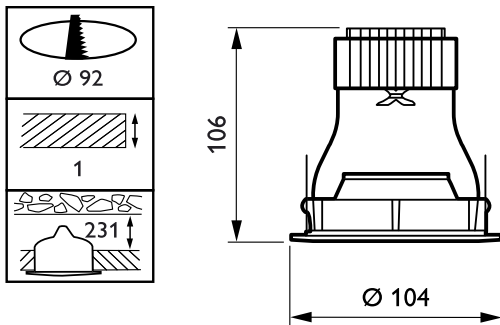

Smart Halogen Downlight QBS020

Dimensional drawing

Smart halogen downlight QBS040