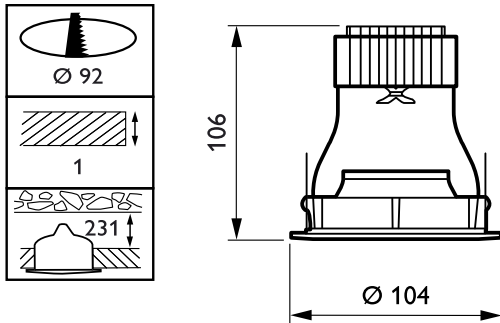

Smart Halogen Downlight QBS020

Dimensional drawing

Smart halogen downlight QBS040